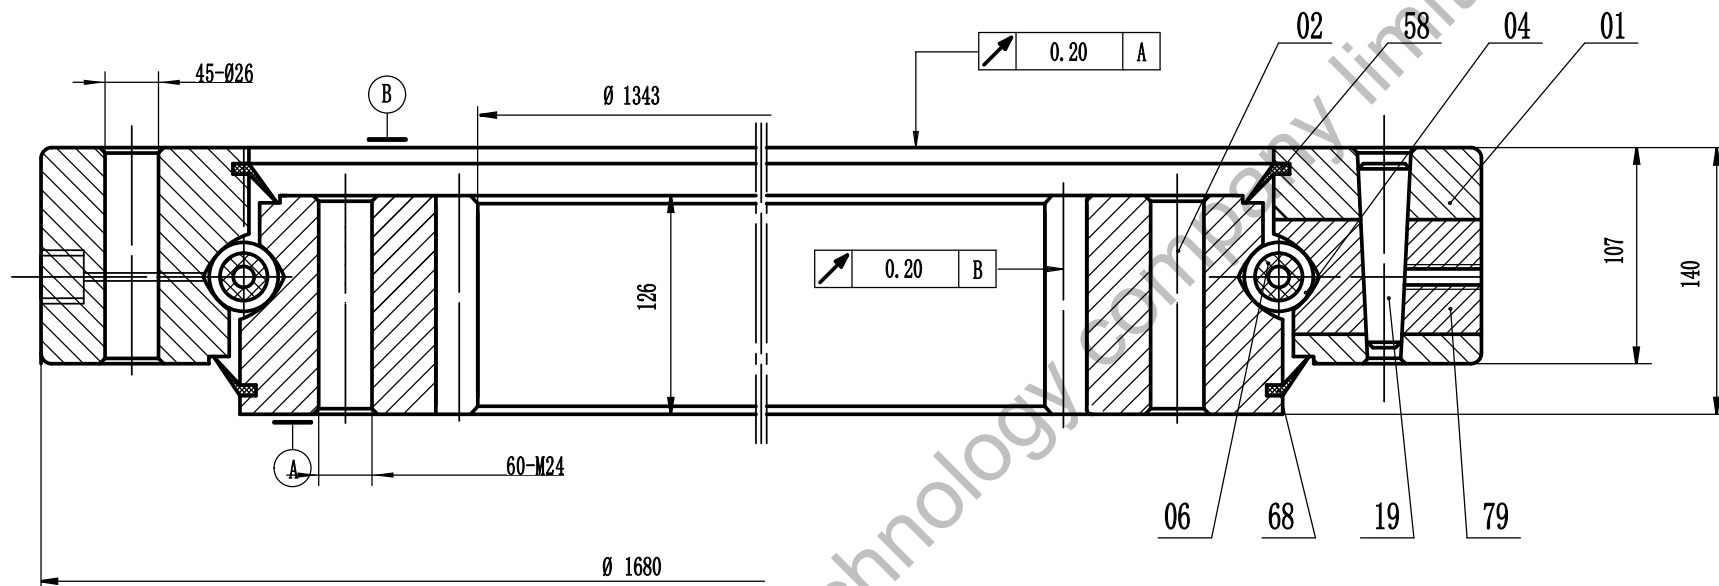

A-A

Remark:

1. Luoyang JCB Bearing Technology Co., Ltd is a technical Inc, specialize in designing and manufacturing slewing ring bearing, we can design and manufactur all kinds of slewing bearing according to client's requirement.

2. This drawing is reference for user, if you need formal drawing, please contact wth us sales@jcb-bearing.com, the official drawing will be submitted after order confirmation.

Contact information

Company Address : No.3 Lianmeng road, Luoyang, Henan, China.

Postal code : 471003

Phone : 86-379-68611678 Fax : 86-379-68611679

E-mail: sales@jcb-bearing.com

Reserved E-mail: sales@slewing-ring-bearings.com

Website: www.jcb-bearing.com

www.slewing-ring-bearings.com

www.slewing-bearings.net